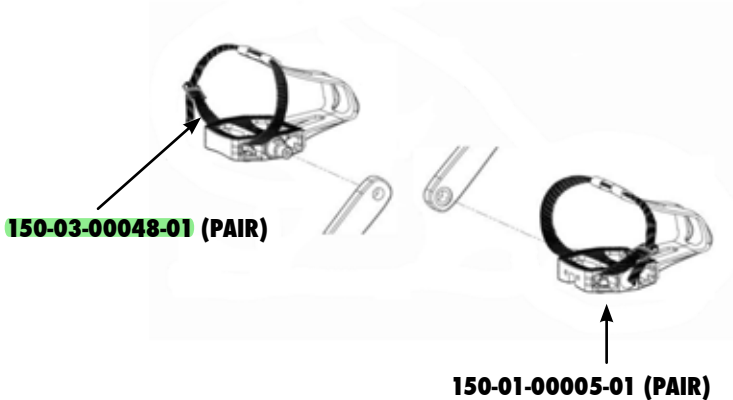

CHAIN GUARD

FRAME

SPARE PARTS

POP PIN ADJUSTMENT KNOBS

SPARE PARTS

SADDLE SUPPORT

PEDALS

SPARE PARTS

REAR STABILIZER

140-02-00020-01

FRONT STABILIZER

140-02-00021-01