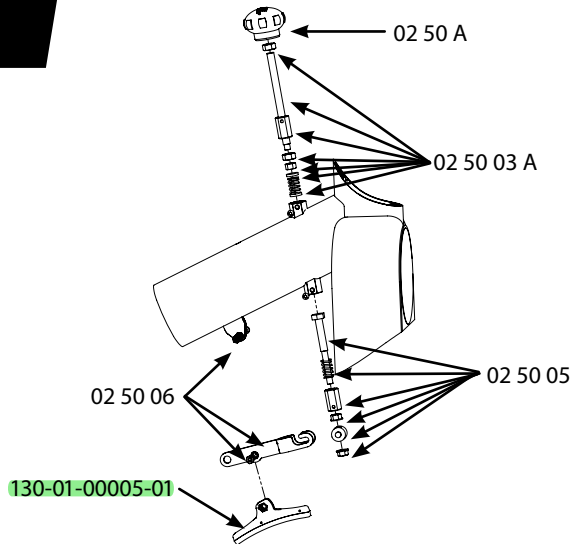

SPARE PARTS

Matrix IC2

DRIVE GEAR PARTS

BRAKE PARTS

SPARE PARTS

FLYWHEEL

HANDLEBAR

SPARE PARTS

CHAIN GUARD

FRAME

SPARE PARTS

POP PIN ADJUSTMENT KNOBS

SPARE PARTS

SADDLE SUPPORT

PEDALS

SPARE PARTS

REAR STABILIZER

140-02-00020-01

FRONT STABILIZER

140-02-00021-01